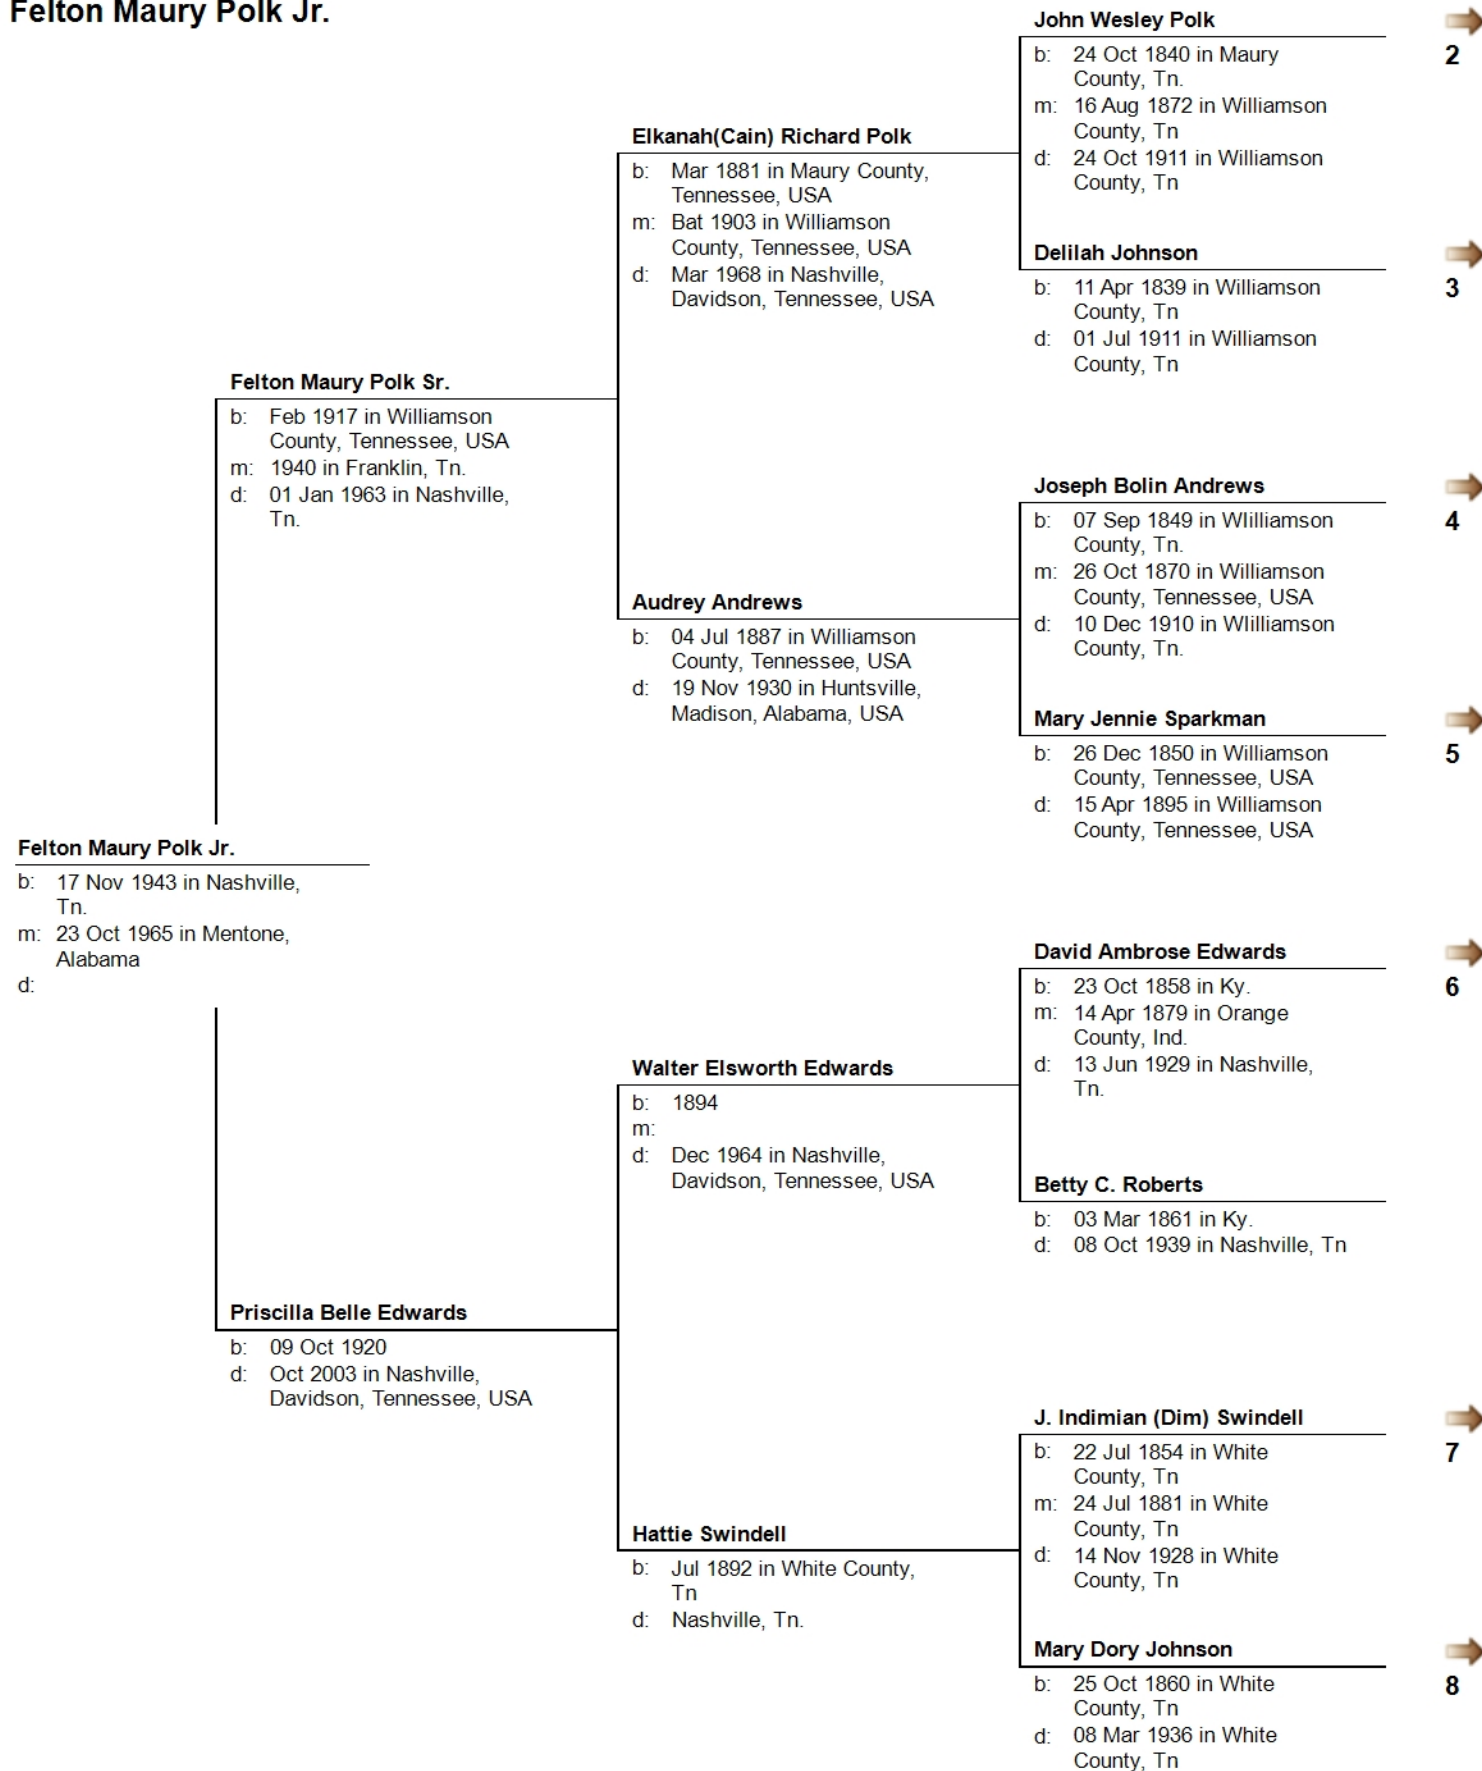

# Pedigree Chart for Felton Maury Polk Jr.

**Joseph Lemaster Polk**

b: Abt. 1818 in Maury County, Tennessee, USA  
m: 17 Feb 1838 in Maury County, Tn.  
d: Bet. 1881–1900 in Williamson County, Tennessee in the United States

**John Wesley Polk**

b: 24 Oct 1840 in Maury County, Tn.  
m: 16 Aug 1872 in Williamson County, Tn  
d: 24 Oct 1911 in Williamson County, Tn

**Charity B. Wood**

b: Abt. 1818 in Tennessee in the United States  
d: 21 Dec 1881 in Boston , Williamson County, Tennessee in the United States

**Name:**

b:  
m:  
d:

**Name:**

b:  
d:

**Elcany Johnson Jr**

b: 1806  
m: 10 Dec 1825  
d: 1885 in Williamson County,  
Tn.

**Name:**

b:  
m:  
d:

b: 1805  
m: 26 Nov 1826  
d: White County, Tn

**Tabitha Moore "Little Granny"**

b: 1827  
d:

**Malissa Fisher**

b: 19 Feb 1808 in Rutherford County, Tn.  
d: 06 May 1876 in White County, Tn

1

**James O. Johnson**